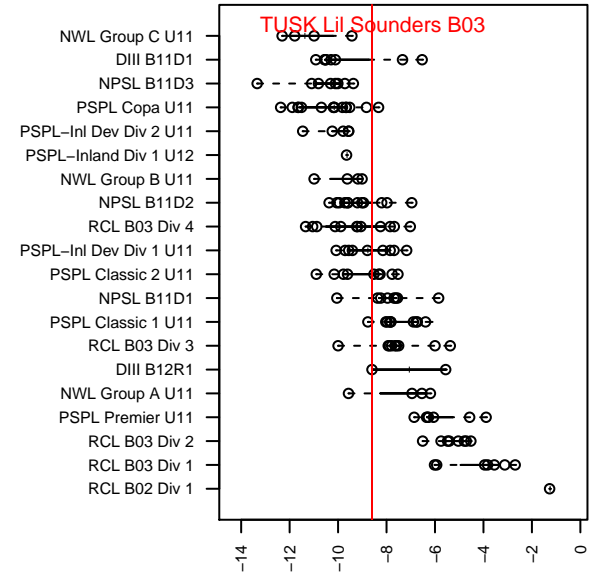

TUSK Lil Sounders B03

Tukwila Skyway SC
 Tukwila, WA
 B03 total strength=281
 attack=0.28 defense=0.1
 fall league = DIII B12R1
 notes= Vipers FC

alt names used:
 TUSK Lil Sounders

Venues played:
 2014 King of the Hill Div 1 U11
 2014 Blast Off BU12 C
 2014 Xtreme Cup BU12
 2014 DIII B12R1

**attack and defense variance (black dot)
relative to other teams
and top 10 in region**

**attack and defense rating
relative to others at age
and all opponents in last 13 months**

Performance relative to 13 month average