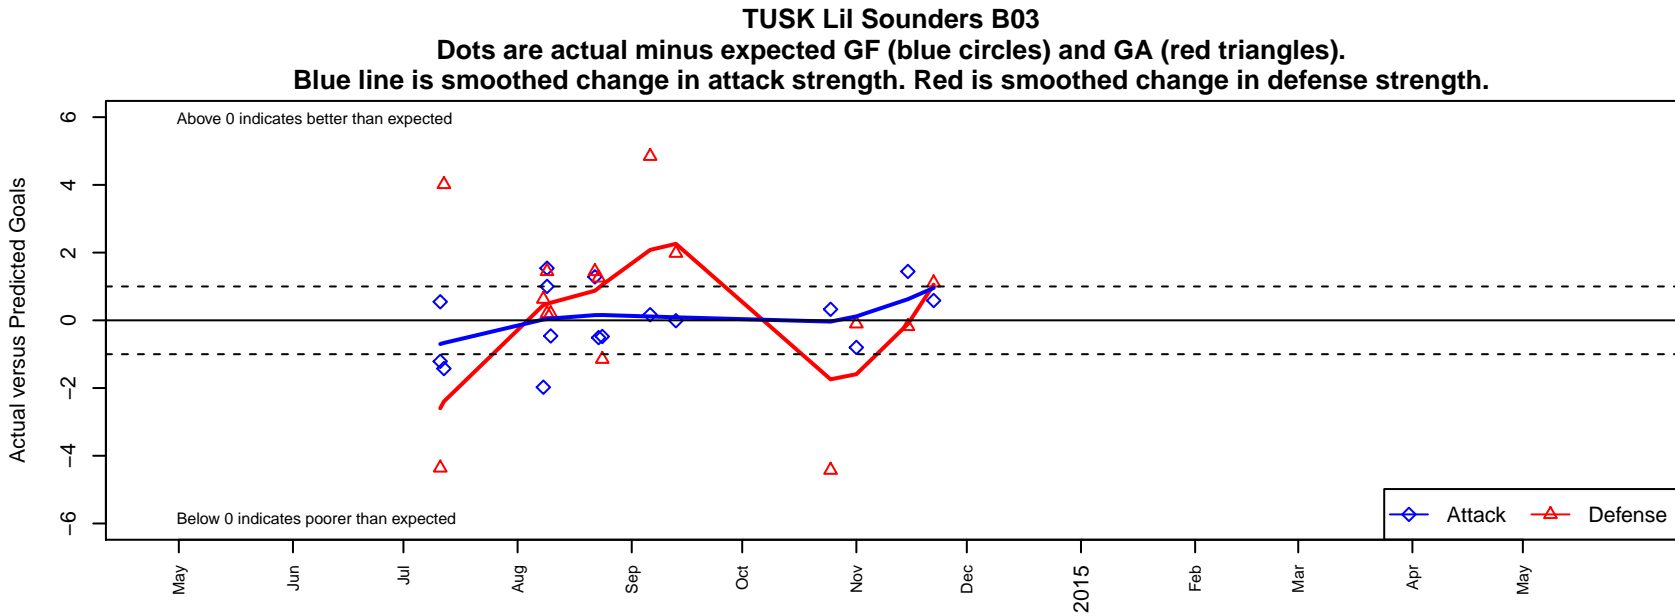

TUSK Lil Sounders B03

Tukwila Skyway SC
 Tukwila, WA
 B03 total strength=281
 attack=0.28 defense=0.1
 fall league = DIII B12R1
 notes= Vipers FC

alt names used:
 TUSK Lil Sounders

Venues played:
 2014 King of the Hill Div 1 U11
 2014 Blast Off BU12 C
 2014 Xtreme Cup BU12
 2014 DIII B12R1

**attack and defense variance (black dot)
relative to other teams
and top 10 in region**

**attack and defense rating
relative to others at age
and all opponents in last 13 months**

Performance relative to 13 month average